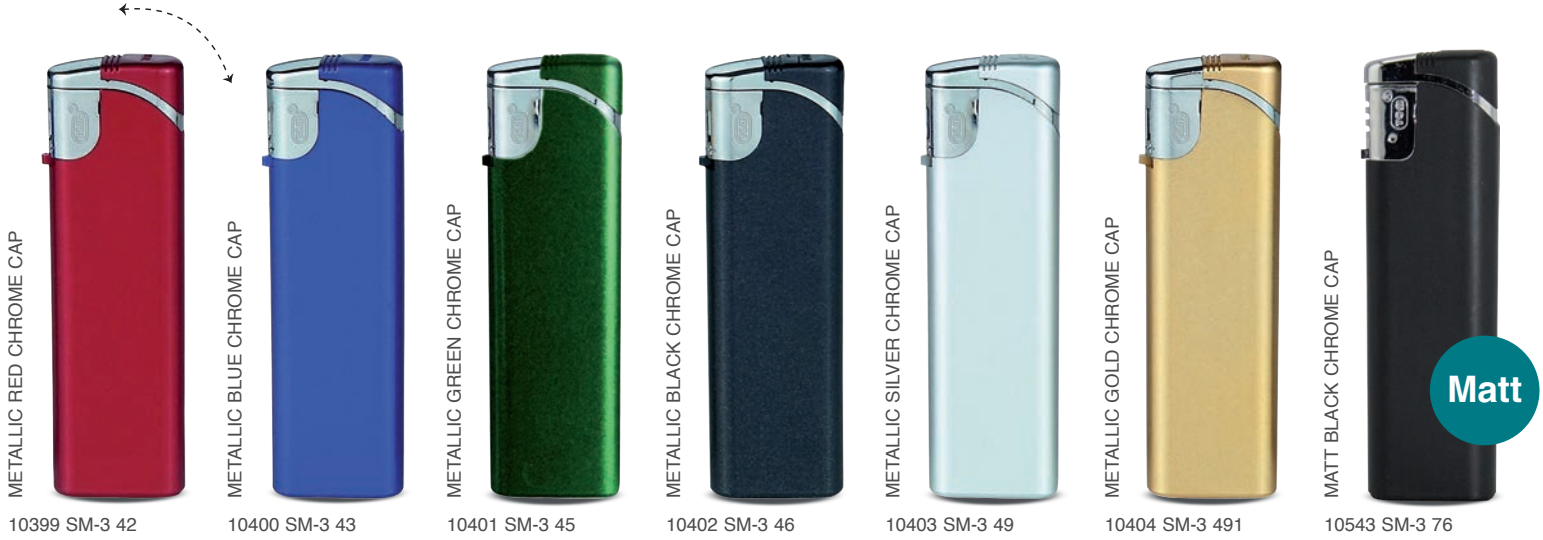

SM-3 Metallic / Matt

Printable Space: 13 x 52 mm